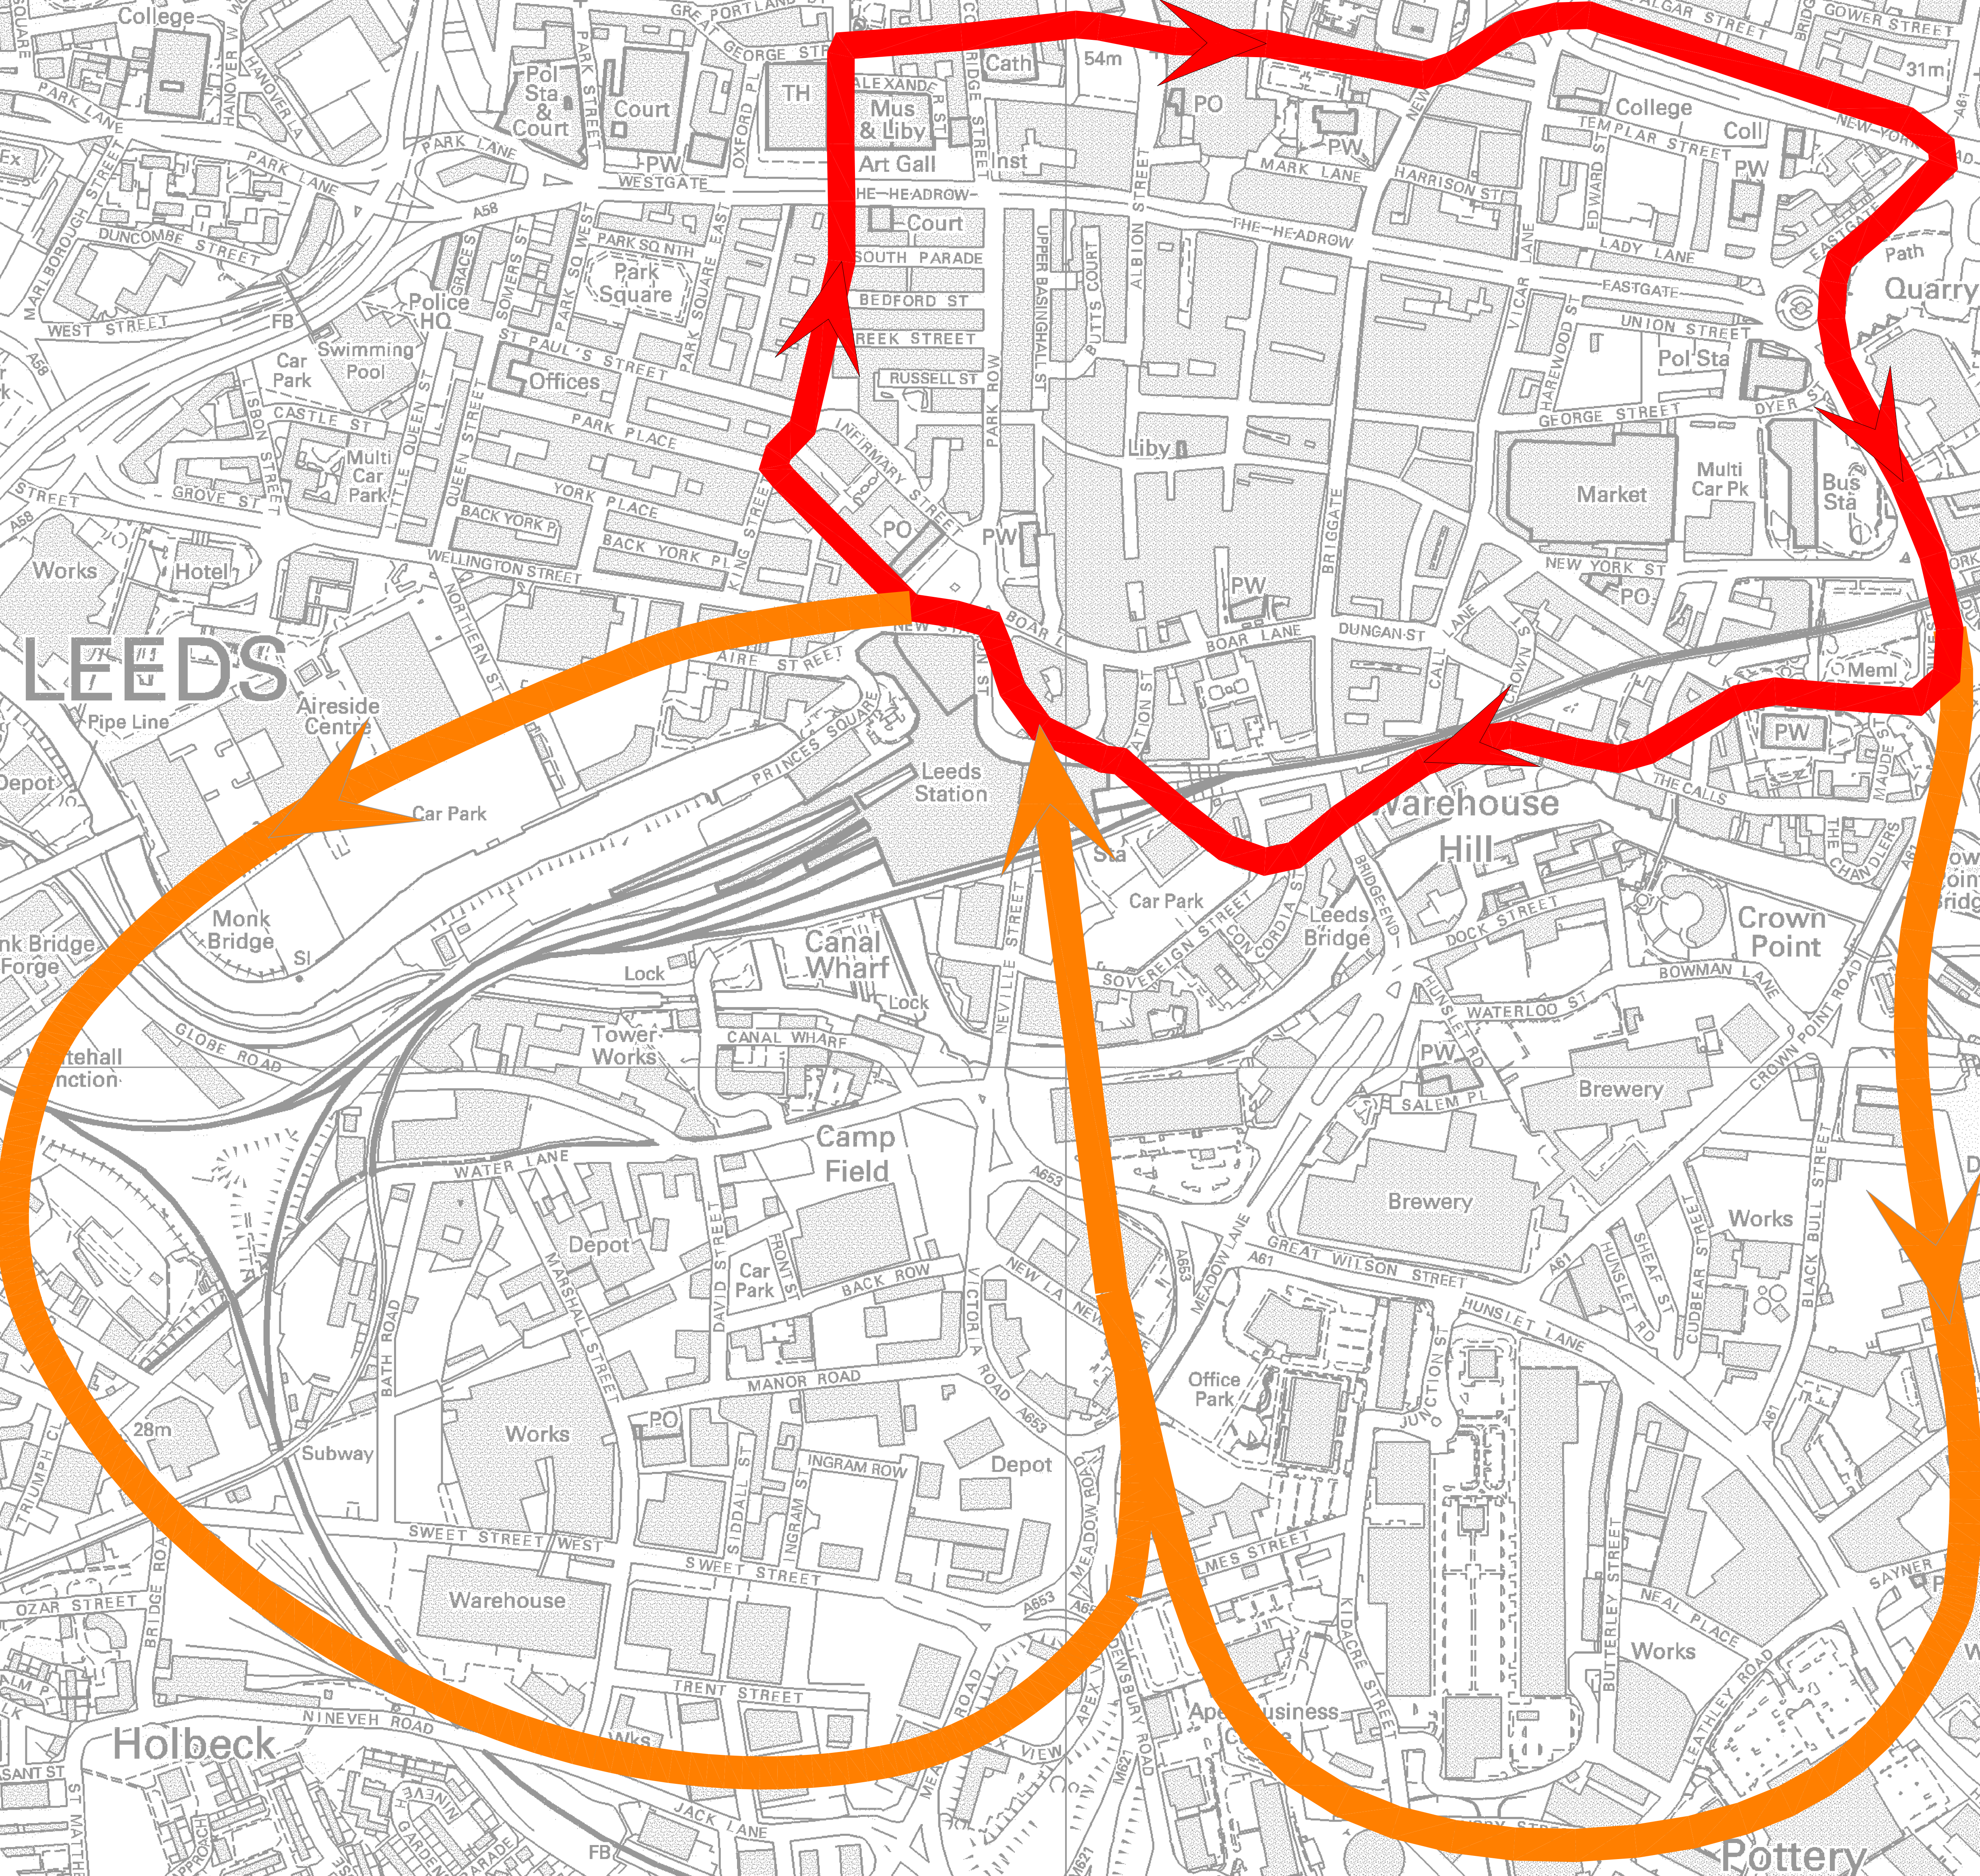

KEY

 Existing City Centre Loop

 Possible Southern Loop Concept

LEEDS

This map is based upon Ordnance Survey material with the permission of Ordnance Survey on behalf of the Controller of Her Majesty's Stationery office © Crown copyright. Unauthorised reproduction infringes Crown copyright and may lead to prosecution or civil proceedings. Leeds City Council LA07621X (2006)